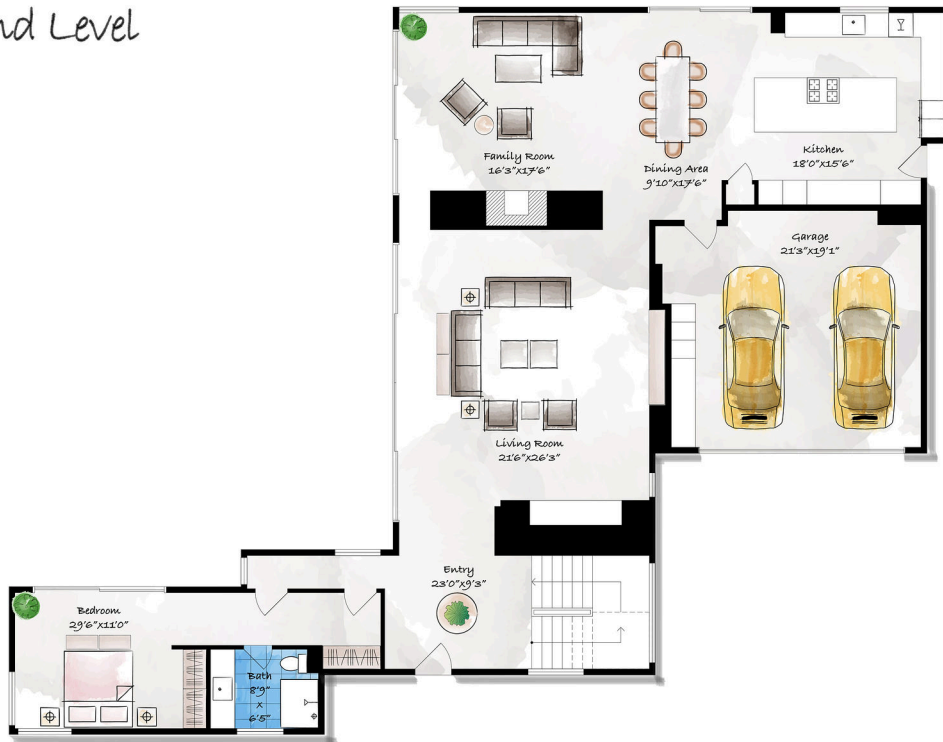

Ground Level

2657 Larmar Rd, Los Angeles, CA

Floorplan rendering provided by The Luxury Level. Measurements are approximate and fairly exact but not State authorized. It is the responsibility of the buyer to verify the property's measurements and square footage independently.